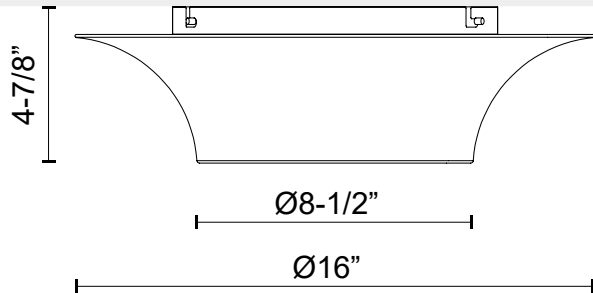

alora mood

P. 1.855.855.8926

CANADA: 19054 28TH Avenue Surrey - BC V3Z 6M3

USA: 3035 E. Lone Mountain Rd - Las Vegas, NV, 89081

EMIKO FM523016

FIXTURE DIMENSIONS	D16" x H4-7/8"
LAMP TYPE	E26
MAX WATTAGE	60W
BULB QTY	2
BULBS INCLUDED	No
VOLTAGE	120V
GLASS DETAILS	Frosted Glass
MATERIAL	Aluminum; Glass; Steel;
LOCATION	Dry
BRAND	Alora Mood

[D - Diameter, L - Length, W - Width, H - Height, E - Extension]

AVAILABLE FINISHES:

*For complete warranty terms, please visit: www.aloralighting.com/warranty

WWW.ALORAMOOD.COM